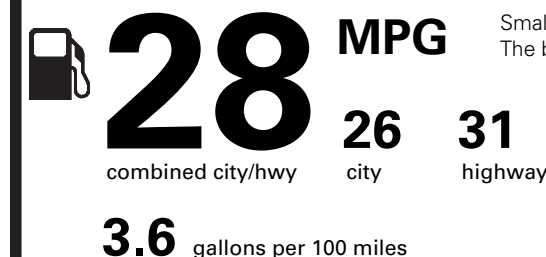

PRICE INFORMATION

BASE PRICE	\$28,110.00
TOTAL OPTIONS/OTHER	2,445.00
TOTAL VEHICLE & OPTIONS/OTHER	30,555.00
DESTINATION & DELIVERY	1,245.00

EPA DOT

Fuel Economy and Environment

Gasoline Vehicle

Fuel Economy

Small SUVs range from 16 to 120 MPG. The best vehicle rates 141 MPGe.

You save
\$250

in fuel costs over 5 years compared to the average new vehicle.

Annual fuel cost

\$1,450

Fuel Economy & Greenhouse Gas Rating (tailpipe only)